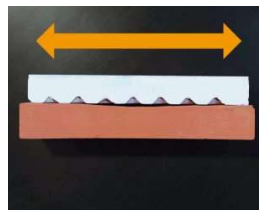

#83412

SUEHIRO SHARPENING STNE FIXR 2B006 #280 GRIT

Package: 20/1

Dimensions: 21 x 6 x 3.3 cm h.

Material: synthetic stone

"This stone fixer is suitable for flattening over #1000 grit stones and finishing stones.

You can also use it on over #500 grit stones."