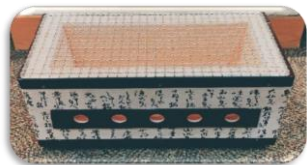

Yakitori & B.B.Q konro

#98773
SUMIBI BBQ KONRO W/AMI
BQ-22 GO/92x35x20cm

#98774
AMI FOR BBQ KONRO FOR #98773
BQ-22 GO/79.5x30cm

#96835
SUMIBI BBQ KONRO W/AMI
1/33.3x19.5x17cm

#98775
AMI FOR BBQ KONRO FOR #96835
1/32.5x19.5cm

#98493
SUMIBI BBQ KONRO W/AMI
1/54x23x20cm

#3830
SHIKIITA FOR BBQ KONRO
FOR #98493

#98478
AMI FOR BBQ KONRO FOR #98493
1/27.4x21.2cm

#98772
SUMIBI BBQ KONRO W/AMI
BQ-8T/77x23x20cm

#95006
SUMIBI BBQ KONRO W/AMI
3PCS(1SET) /BQ-8T