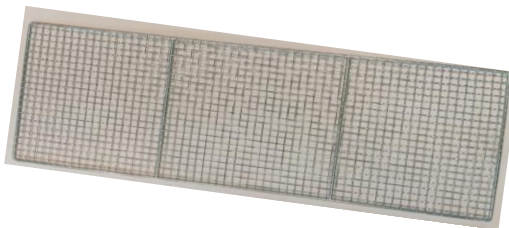

Yakitori & B.B.Q konro

#98773
SUMIBI BBQ KONRO W/AMI
BQ-22 GO/92x35x20cm

#98774
AMI FOR BBQ KONRO FOR #98773
BQ-22 GO/79.5x30cm

#96835
SUMIBI BBQ KONRO W/AMI
1/33.3x19.5x17cm

#98775
AMI FOR BBQ KONRO FOR #96835
1/32.5x19.5cm

#98493
SUMIBI BBQ KONRO W/AMI
1/54x23x20cm

#3830
SHIKIITA FOR BBQ KONRO
FOR #98493

#98478
AMI FOR BBQ KONRO FOR #98493
1/27.4x21.2cm

#98772
SUMIBI BBQ KONRO W/AMI
BQ-8T/77x23x20cm

#95006
SUMIBI BBQ KONRO W/AMI
3PCS(1SET) /BQ-8T

same size (1)

#98477
YAKITORI SUMIBIYAKI-KI W/AMI
SYA-L /85x24.5x25.5cmh.

#94533
SUNOKO FOR YAKITORI SUMIBIYAKI-KI
SYA-L(2pcs/set)/37x14.5cm

#93520
AMI FOR YAKITORI SUMIBIYAKI-KI
SYA-L /88x24cm

#93522
TETSUBO FOR YAKITORI SUMIBIYAKI-KI
SYA-L99316